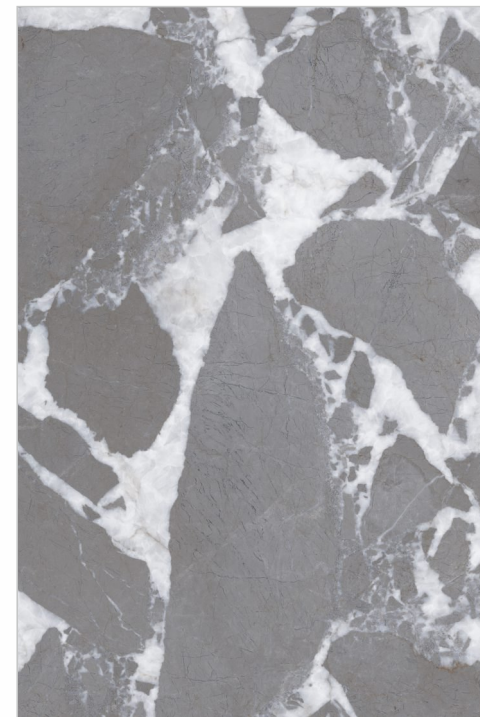

Finish: **Glossy** | Size: **1200X1800mm** | Thickness: **9mm**

Summer White

3 - Random Faces

Finish: **Glossy** | Size: **1200X1800mm** | Thickness: **9mm**

Fusion Blanca

3 - Random Faces

Finish: **Glossy** | Size: **1200X1800mm** | Thickness: **9mm**