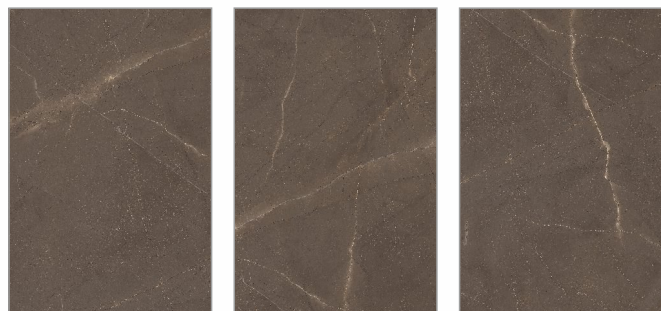

3 - Random Faces

Finish: **HighGlossy** | Size: **1200X1800mm** | Thickness: **9mm**